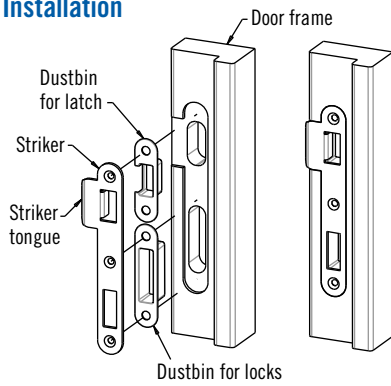

CABIN & COCKPIT ENTRY HARDWARE

Strikers & Accessories

Striker

- M/S Strikers are suitable for the McCoy, Compact, Offshore and Omni swing door latches. They are available in seven different sizes and suitable for many door and frame configurations and door thicknesses
- The striker tongue holds the spring bolt and prevents it from being worn out due to vibrations from the boat
- You can choose to order the strikers with or without dustbin. The dustbin hides the sawdust in the cut out hole and provides an elegant finish to the frame edge
- The strikers are available both in brass and nickel plated brass finishes

Whale Striker

- The Whale striker is suitable for the Offshore, McCoy and Compact swing door latches. It allows for a very quick and easy installation
- The striker is available both in brass and stainless steel finishes and in seven different sizes to fit a wide variety of door and frame configurations

Submarine Striker

- The Submarine striker is suitable for the McCoy, Compact and Offshore swing door latches
- The striker is available both in brass and nickel plated brass finishes. The two different sizes of the striker tongue accommodate different door thicknesses and door and frame configurations

XX		Brass	Nickel plated
Metric	Imperial		
4.8	3/16	MC-9572	MC-9574
9.5	3/8	MC-9598	MC-9590

CABIN & COCKPIT ENTRY HARDWARE

MA McCoy Star Round

Striker

Installation

Part Number Selection

Z Dustbin Option
 0 No Dustbin
 1 With Dustbin