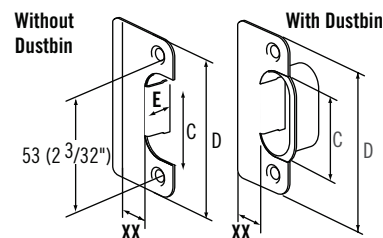

CABIN & COCKPIT ENTRY HARDWARE

Strikers & Accessories

Striker

- M/S Strikers are suitable for the McCoy, Compact, Offshore and Omni swing door latches. They are available in seven different sizes and suitable for many door and frame configurations and door thicknesses
- The striker tongue holds the spring bolt and prevents it from being worn out due to vibrations from the boat
- You can choose to order the strikers with or without dustbin. The dustbin hides the sawdust in the cut out hole and provides an elegant finish to the frame edge
- The strikers are available both in brass and nickel plated brass finishes

To find the right striker for your application, measure the distance from the door face to the edge of the springbolt of the latch.

C		D		E	
Metric	Imperial	Metric	Imperial	Metric	Imperial
36	1 7/16	68	2 11/16	13	1/2