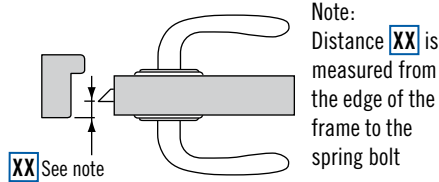

Part Number Selection

Z Dustbin Option
0 No Dustbin
1 With Dustbin

MC - 90 - 4 **XX** - **Y** **Z** - 10

XX Position
05 5mm (3/16")
07 7mm (1/4")
09 9mm (3/8")
13 13mm (1/2")
16 16mm (5/8")
21 21mm (7/8")

Y Swing
1 Right in/
Left out
2 Left in/
Right out