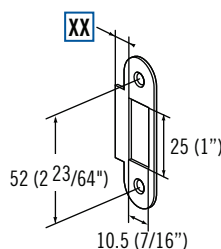

XX		Brass	Nickel plated
Metric	Imperial		
4.8	3/16	MC-9572	MC-9574
9.5	3/8	MC-9598	MC-9590