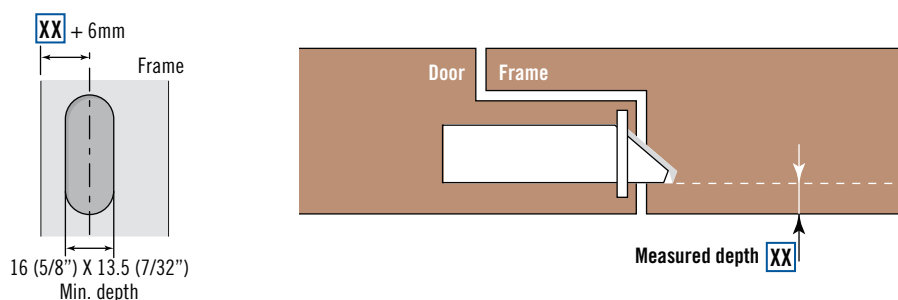

CABIN & COCKPIT ENTRY HARDWARE

Strikers & Accessories

Striker

- M/S Strikers are suitable for the McCoy, Compact, Offshore and Omni swing door latches. They are available in seven different sizes and suitable for many door and frame configurations and door thicknesses
- The striker tongue holds the spring bolt and prevents it from being worn out due to vibrations from the boat
- You can choose to order the strikers with or without dustbin. The dustbin hides the sawdust in the cut out hole and provides an elegant finish to the frame edge
- The strikers are available both in brass and nickel plated brass finishes

To find the right striker for your application, measure the distance from the door face to the edge of the springbolt of the latch.

C		D		E	
Metric	Imperial	Metric	Imperial	Metric	Imperial
36	1 7/16	68	2 11/16	13	1/2