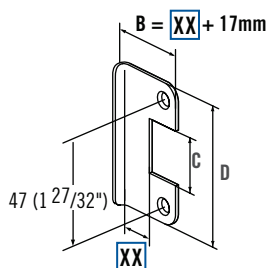

To find the right striker for your application, measure the distance from the door face to the edge of the springbolt of the latch.

C		D		E	
Metric	Imperial	Metric	Imperial	Metric	Imperial
36	1 7/16	68	2 11/16	13	1/2

Part Number Selection

FF Finish ←

- 10 Nickel
- 40 Brass

Z Dustbin Option ←

- 1 No Dustbin
- 2 With Dustbin

MC - 90 - Z XX - FF

XX Position ←

- 03 3mm (7/64")
- 05 5mm (3/16")
- 07 7mm (1/4")
- 09 9mm (3/8")
- 13 13mm (1/2")
- 16 16mm (5/8")
- 21 21mm (7/8")

C		D	
Metric	Imperial	Metric	Imperial
60	2 3/8	22	7/8

Part Number Selection

FF Finish ←

- 10 Stainless Steel
- 40 Brass

MC - 90 - 3 XX - FF

XX Position ←

- 03 3mm (7/64")
- 05 5mm (3/16")
- 07 7mm (1/4")
- 09 9mm (3/8")
- 13 13mm (1/2")
- 16 16mm (5/8")
- 21 21mm (7/8")

MC - 90 - 4 **XX** - **Y** **Z** - 10

XX Position
 05 5mm (3/16")
 07 7mm (1/4")
 09 9mm (3/8")
 13 13mm (1/2")
 16 16mm (5/8")
 21 21mm (7/8")

Y Swing
 1 Right in/
 Left out
 2 Left in/
 Right out

Panel Preparation